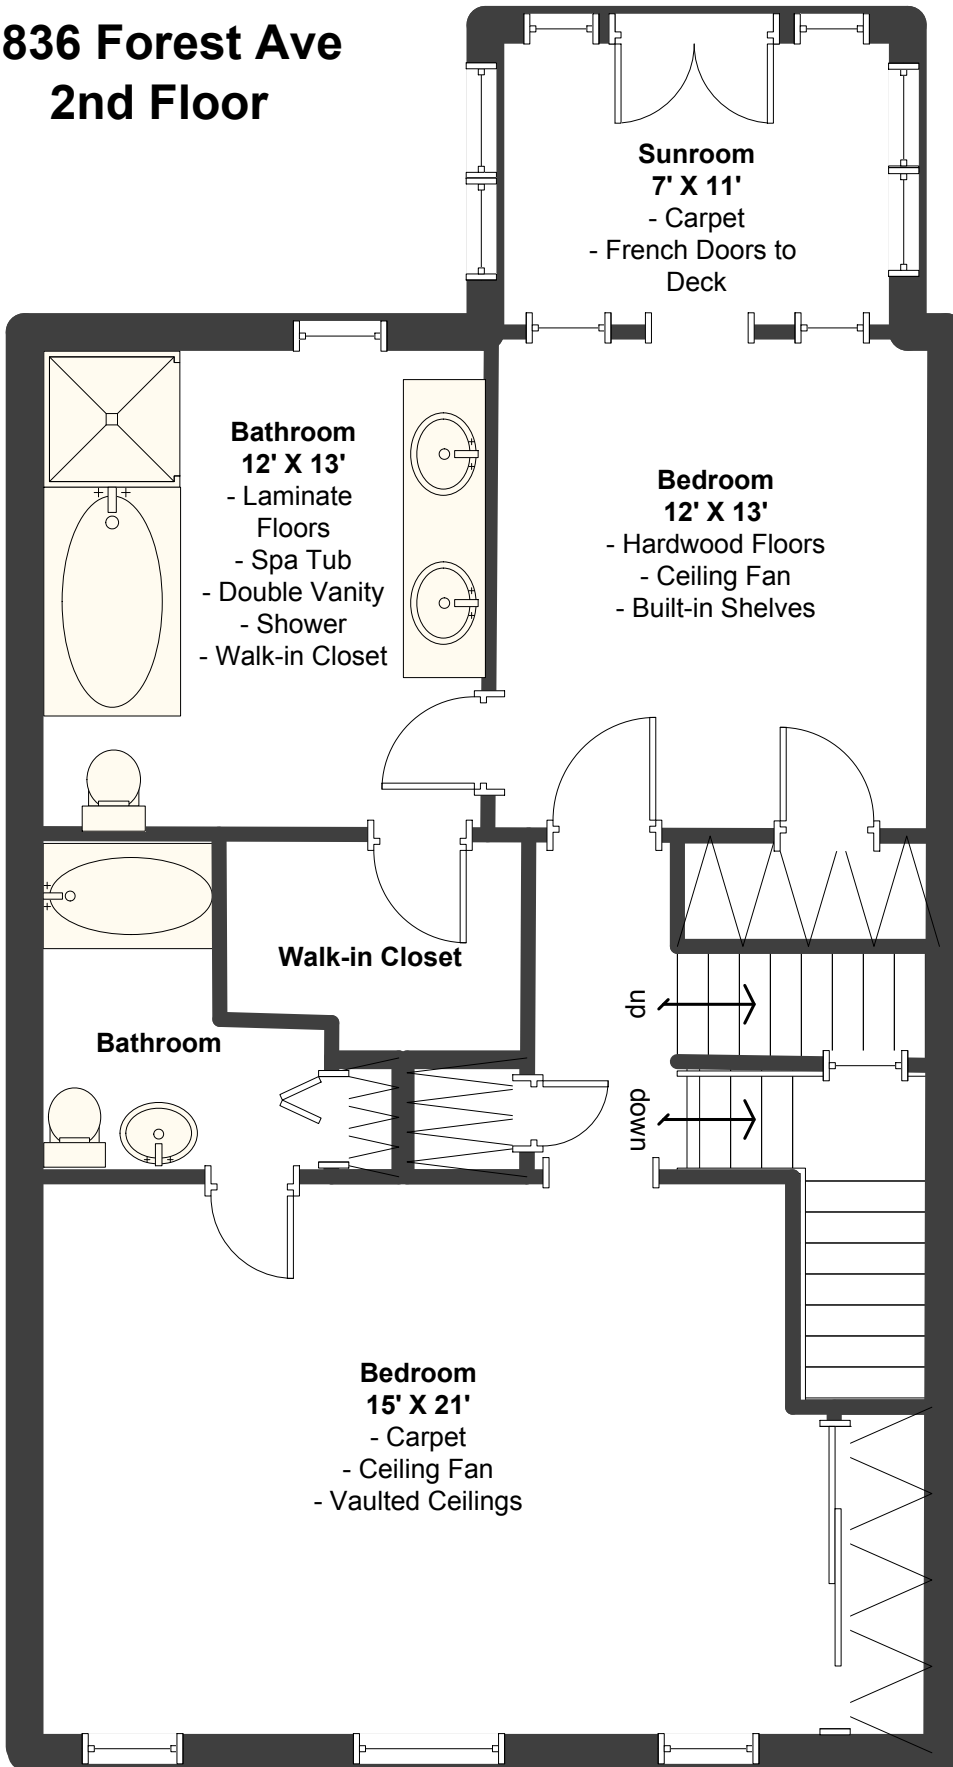

# 3836 Forest Ave Main Floor

**3836 Forest Ave  
2nd Floor**

**Sunroom**  
7' X 11'  
- Carpet  
- French Doors to Deck

**Bathroom**  
12' X 13'  
- Laminate Floors  
- Spa Tub  
- Double Vanity  
- Shower  
- Walk-in Closet

**Bedroom**  
12' X 13'  
- Hardwood Floors  
- Ceiling Fan  
- Built-in Shelves

**Walk-in Closet**

**Bathroom**

up  
down

**Bedroom**  
15' X 21'  
- Carpet  
- Ceiling Fan  
- Vaulted Ceilings

# 3836 Forest Ave 3rd Floor

**Bedroom**  
**12' X 13'**  
- Hardwood Floor  
- Vaulted Ceilings