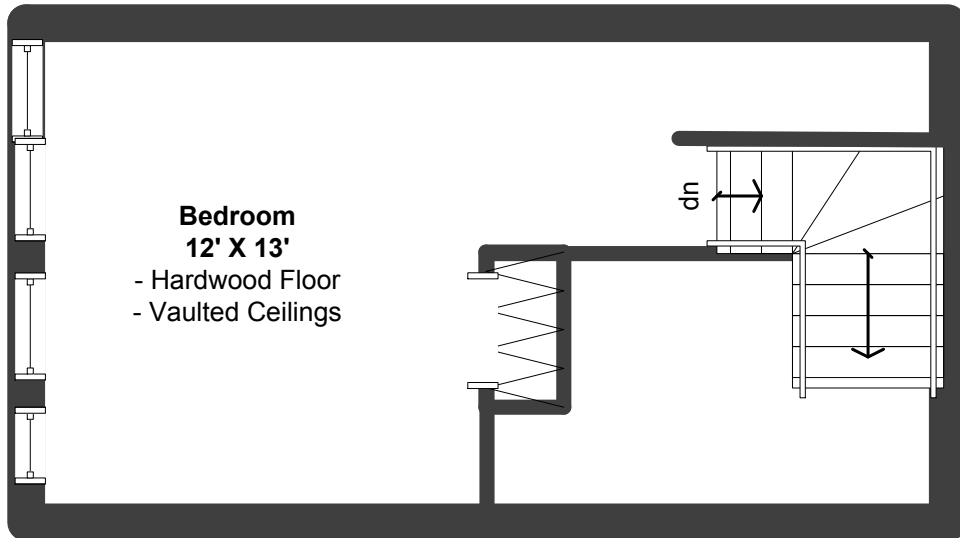

# 3836 Forest Ave Main Floor

**3836 Forest Ave  
2nd Floor**

**Sunroom**  
7' X 11'  
- Carpet  
- French Doors to Deck

**Bathroom**  
12' X 13'  
- Laminate Floors  
- Spa Tub  
- Double Vanity  
- Shower  
- Walk-in Closet

**Bedroom**  
12' X 13'  
- Hardwood Floors  
- Ceiling Fan  
- Built-in Shelves

**Walk-in Closet**

**Bathroom**

up  
down

**Bedroom**  
15' X 21'  
- Carpet  
- Ceiling Fan  
- Vaulted Ceilings

# 3836 Forest Ave 3rd Floor

**Bedroom**  
**12' X 13'**  
- Hardwood Floor  
- Vaulted Ceilings