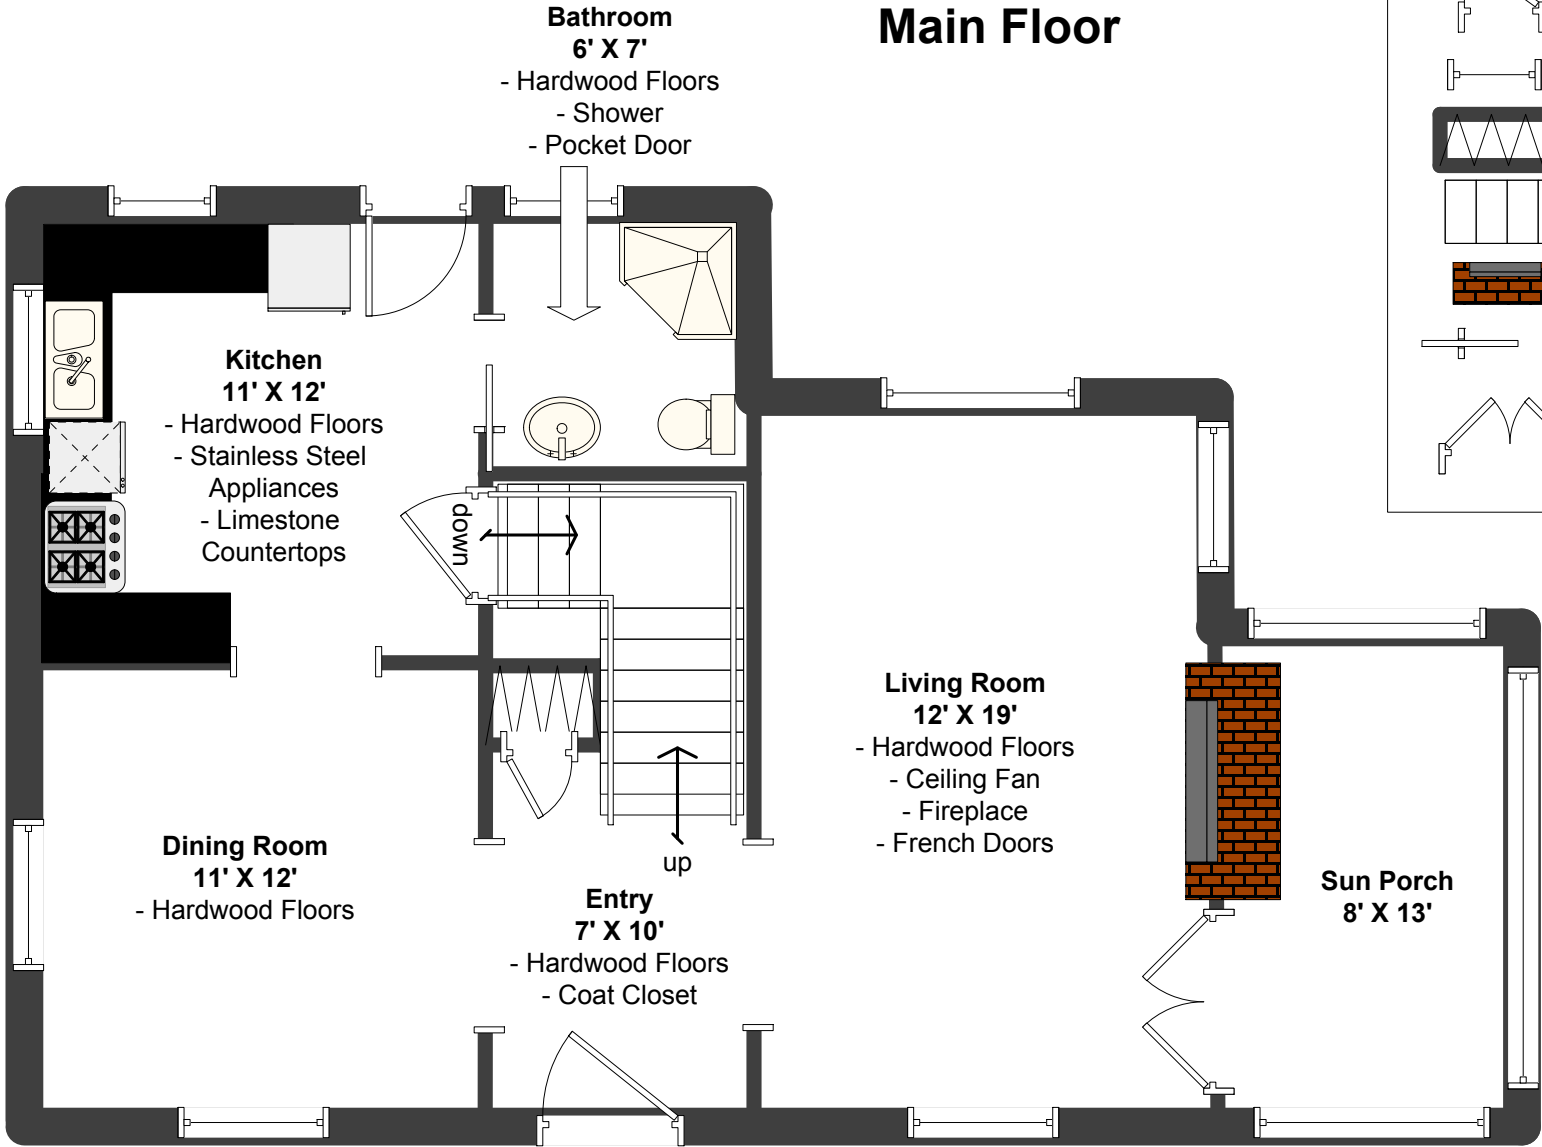

# 3731 Madison Main Floor

**Bathroom**  
6' X 7'

- Hardwood Floors
- Shower
- Pocket Door

**Kitchen**  
11' X 12'

- Hardwood Floors
- Stainless Steel Appliances
- Limestone Countertops

**Dining Room**  
11' X 12'

- Hardwood Floors

**Entry**  
7' X 10'

- Hardwood Floors
- Coat Closet

**Living Room**  
12' X 19'

- Hardwood Floors
- Ceiling Fan
- Fireplace
- French Doors

**Sun Porch**  
8' X 13'

**Legend**

	<b>Door</b>
	<b>Window</b>
	<b>Closet</b>
	<b>Stairs</b>
	<b>Fireplace</b>
	<b>Pocket Door</b>
	<b>French Door</b>

# 3731 Madison 2nd Floor