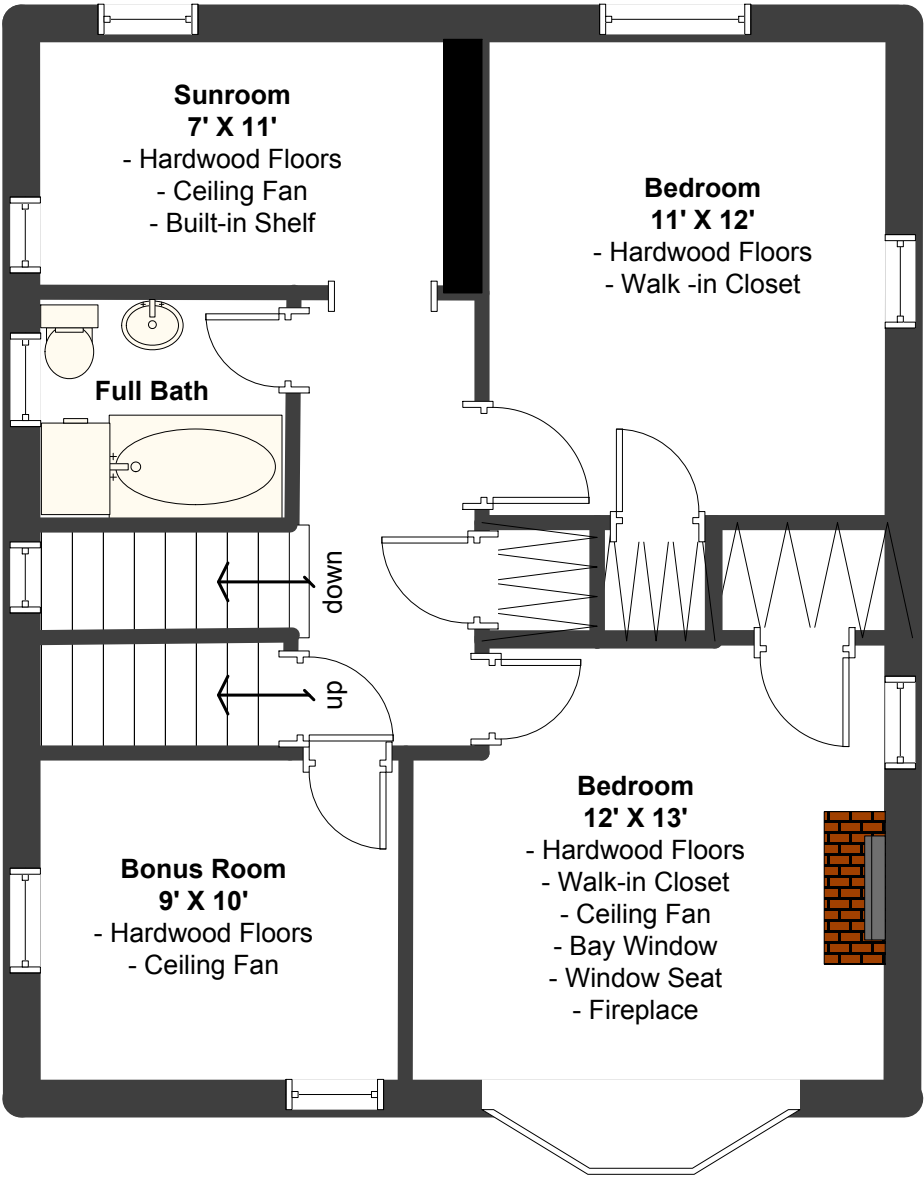

3937 Roanoke Main Floor

3937 Roanoke 2nd Floor

Legend

-  Door
-  Window
-  Stairs
-  Closet
-  Window Seat
-  Fireplace

3937 Roanoke 3rd Floor

Legend

- Door
- Window
- Stairs
- Closet
- Built-ins