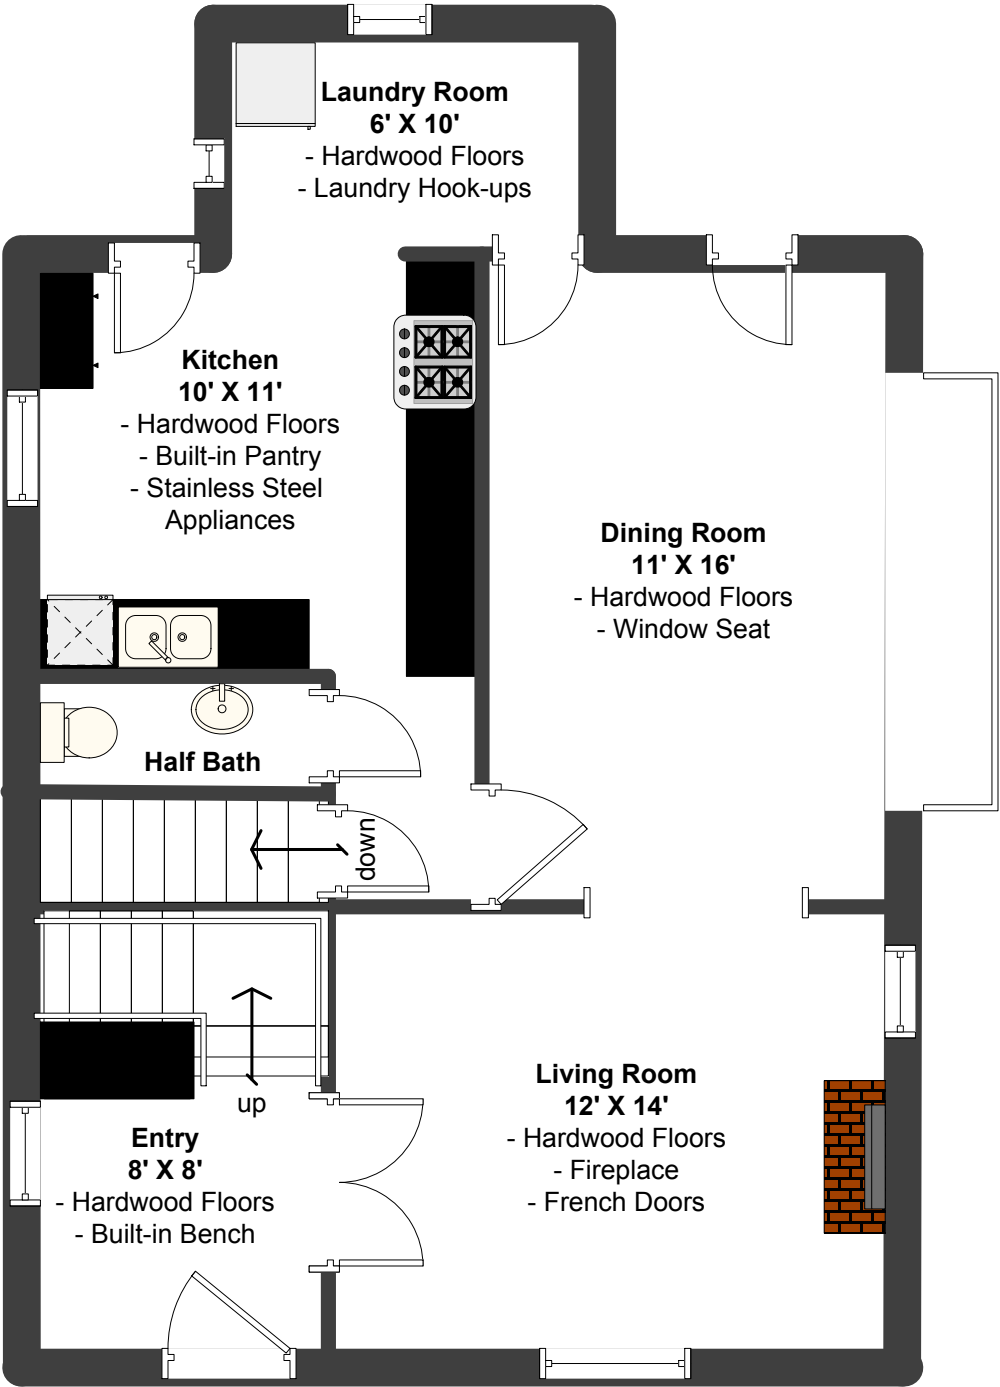

3937 Roanoke Main Floor

3937 Roanoke 2nd Floor

Legend

-  Door
-  Window
-  Stairs
-  Closet
-  Window Seat
-  Fireplace

3937 Roanoke 3rd Floor

Legend

- Door
- Window
- Stairs
- Closet
- Built-ins