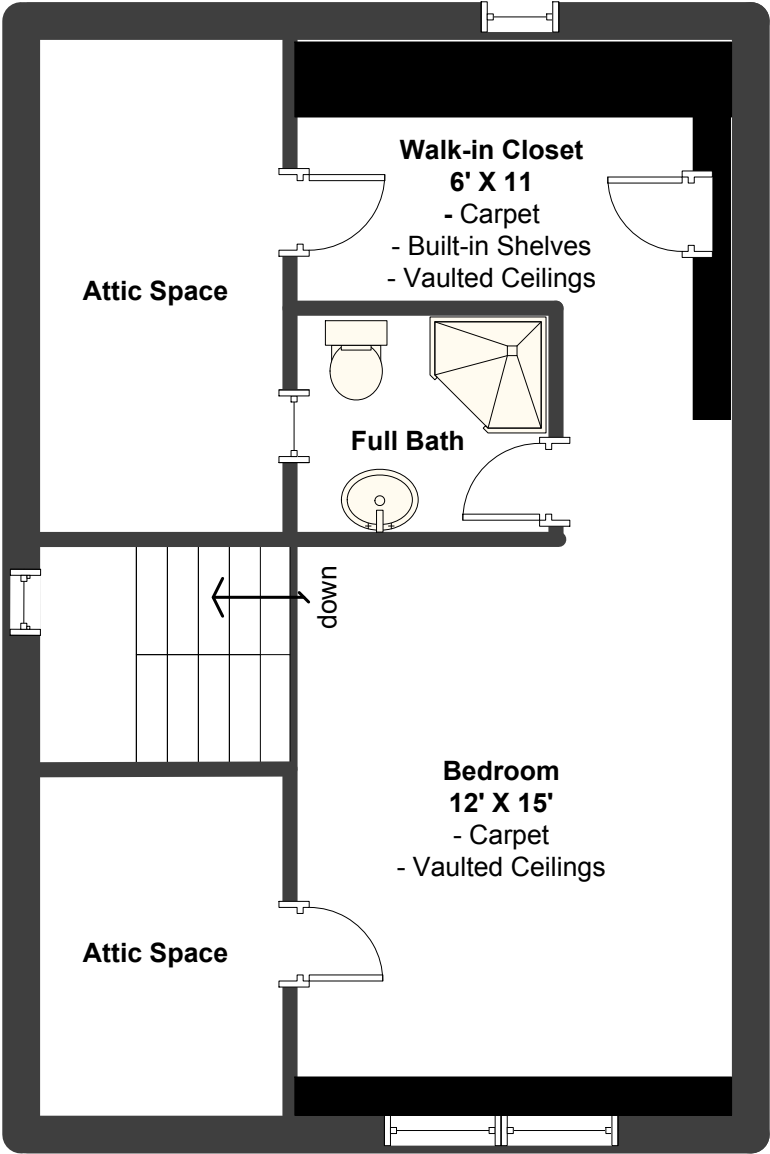

3937 Roanoke Main Floor

3937 Roanoke 2nd Floor

Legend

-  Door
-  Window
-  Stairs
-  Closet
-  Window Seat
-  Fireplace

3937 Roanoke 3rd Floor

Legend

- Door
- Window
- Stairs
- Closet
- Built-ins