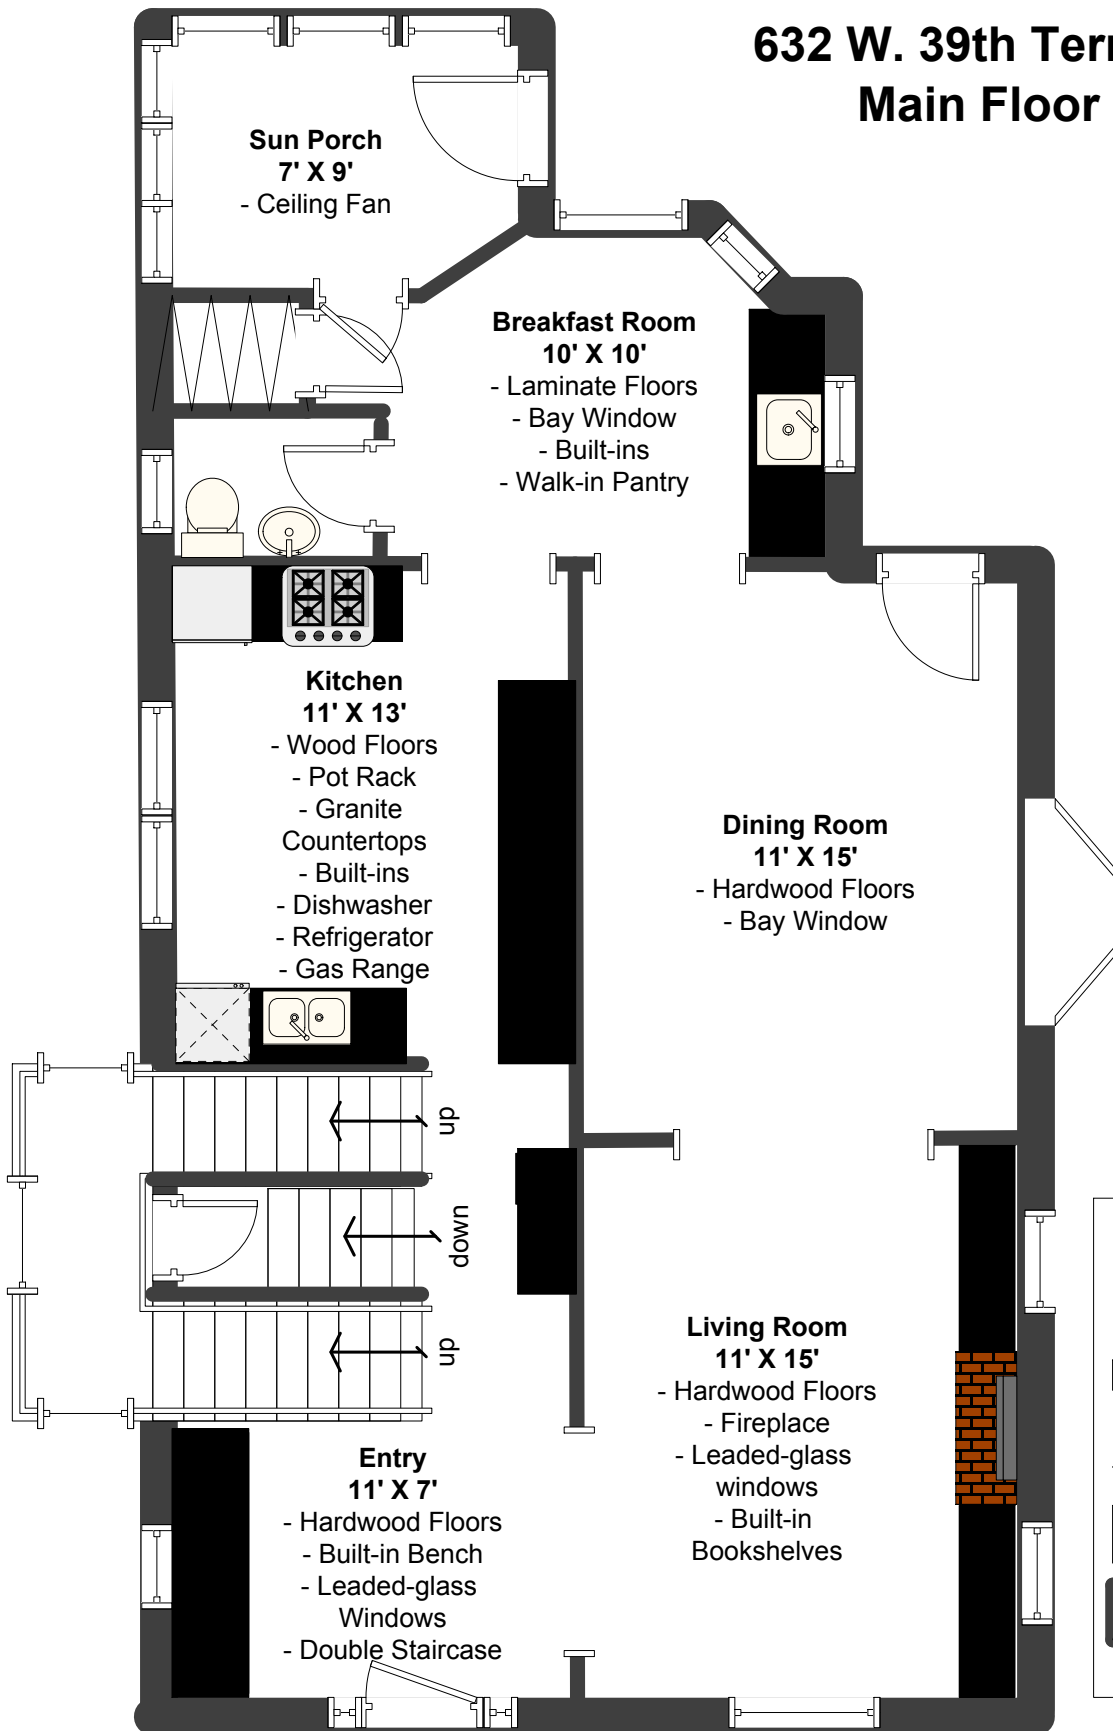

# 632 W. 39th Terrace Main Floor

**Sun Porch**  
7' X 9'  
- Ceiling Fan

**Breakfast Room**  
10' X 10'  
- Laminate Floors  
- Bay Window  
- Built-ins  
- Walk-in Pantry

**Kitchen**  
11' X 13'  
- Wood Floors  
- Pot Rack  
- Granite  
Countertops  
- Built-ins  
- Dishwasher  
- Refrigerator  
- Gas Range

**Dining Room**  
11' X 15'  
- Hardwood Floors  
- Bay Window

**Living Room**  
11' X 15'  
- Hardwood Floors  
- Fireplace  
- Led-glass  
windows  
- Built-in  
Bookshelves

**Entry**  
11' X 7'  
- Hardwood Floors  
- Built-in Bench  
- Led-glass  
Windows  
- Double Staircase

**Legend**

	<b>Door</b>
	<b>Window</b>
	<b>Bay Window</b>
	<b>Stairs</b>
	<b>Closet</b>