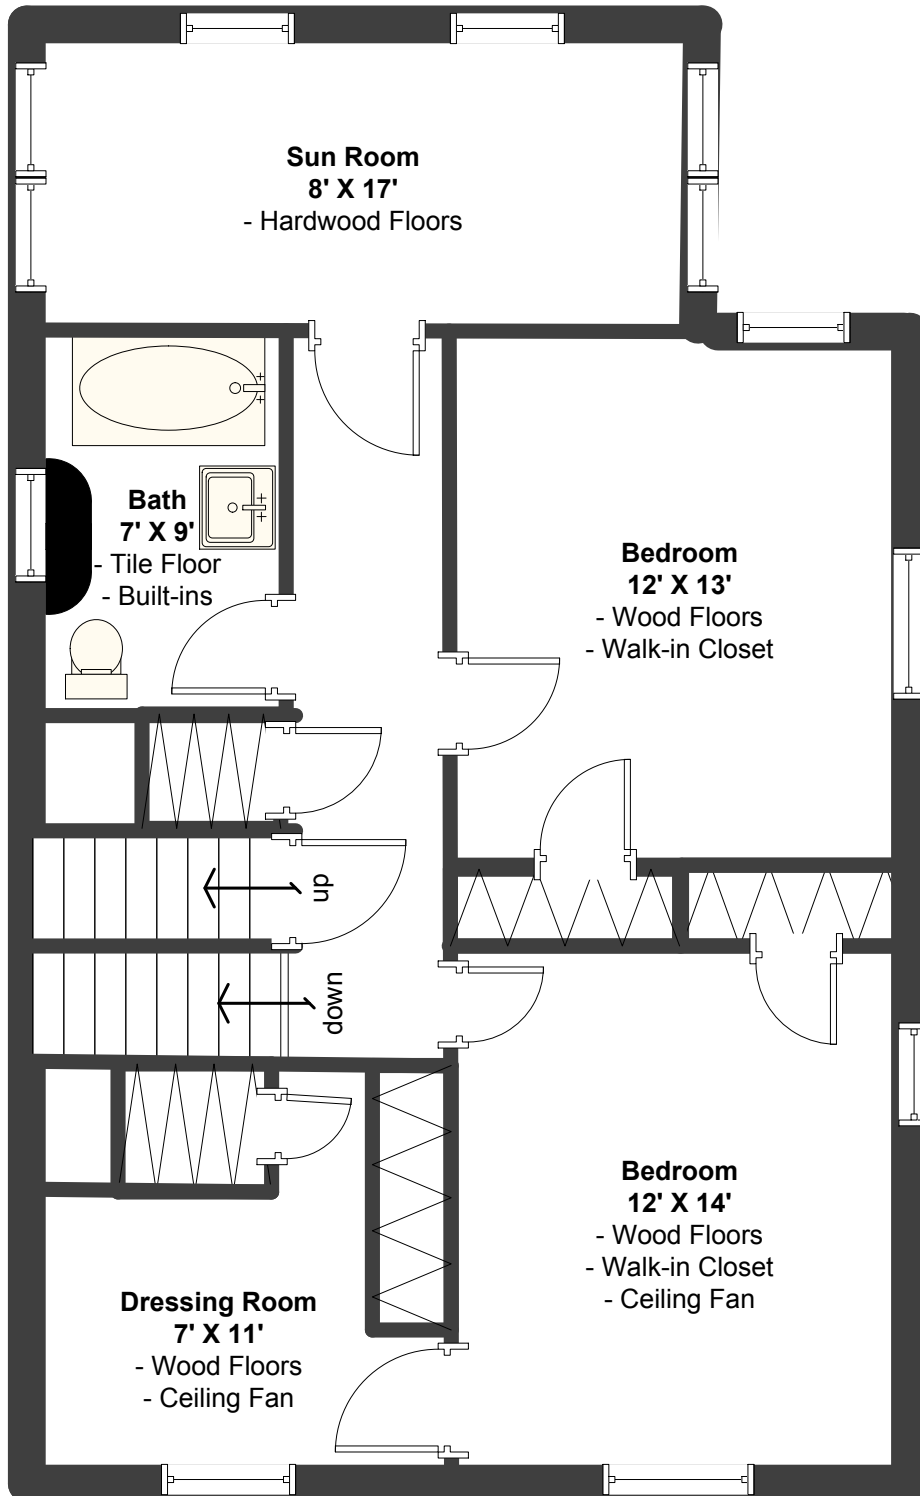

632 W. 39th Terrace 2nd Floor